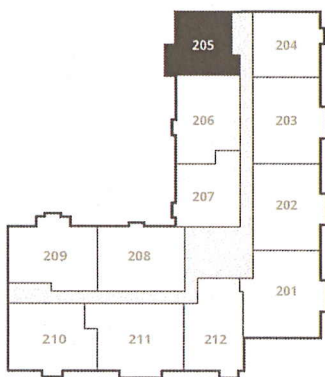

FLOOR 1 UNIT 103

UNIT SPECIFICATIONS

1,072 SQUARE FEET

2 BEDROOMS

2 BATHROOMS

PRICE:

UNIT FEATURES

ROOSEVELT FINISH PACKAGE

FLOOR 2 UNIT 205

UNIT SPECIFICATIONS

751 SQUARE FEET

1 BEDROOM

1 BATHROOM

PRICE:

UNIT FEATURES

ROOSEVELT FINISH PACKAGE