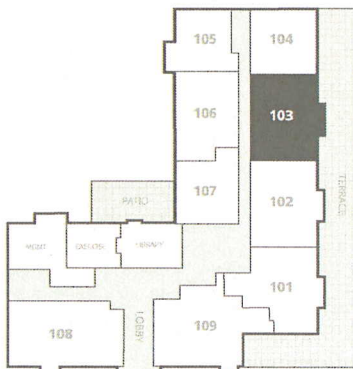

FLOOR 1 UNIT 103

UNIT SPECIFICATIONS

1,072 SQUARE FEET

2 BEDROOMS

2 BATHROOMS

PRICE:

UNIT FEATURES

ROOSEVELT FINISH PACKAGE

FLOOR 2 UNIT 205

UNIT SPECIFICATIONS

751 SQUARE FEET

1 BEDROOM

1 BATHROOM

PRICE:

UNIT FEATURES

ROOSEVELT FINISH PACKAGE

FLOOR 3 UNIT 301

UNIT SPECIFICATIONS

1,102 SQUARE FEET
2 BEDROOMS
2 BATHROOMS

PRICE:

UNIT FEATURES

ROOSEVELT FINISH PACKAGE
SHAKER STYLE CABINETS
BRUSHED NICKEL FIXTURES
BOSCH APPLIANCES
GARAGE PARKING
HARDWOOD FLOORS IN LIVING AREAS