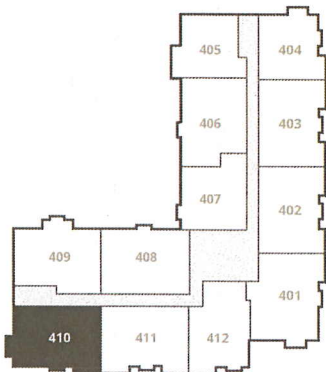

FLOOR 2 UNIT 205

UNIT SPECIFICATIONS

751 SQUARE FEET

1 BEDROOM

1 BATHROOM

PRICE:

UNIT FEATURES

ROOSEVELT FINISH PACKAGE

FLOOR 3 UNIT 301

UNIT SPECIFICATIONS

1,102 SQUARE FEET
2 BEDROOMS
2 BATHROOMS

PRICE:

UNIT FEATURES

ROOSEVELT FINISH PACKAGE
SHAKER STYLE CABINETS
BRUSHED NICKEL FIXTURES
BOSCH APPLIANCES
GARAGE PARKING
HARDWOOD FLOORS IN LIVING AREAS

THE LANCASTER

1501 COMMONWEALTH AVENUE
BOSTON MASSACHUSETTS 02135

LANCASTERBOSTON.COM
lancaster@charlesgaterealty.com
(617) 648-9591

FLOOR 4 UNIT 410

UNIT SPECIFICATIONS

982 SQUARE FEET

2 BEDROOMS

2 BATHROOMS