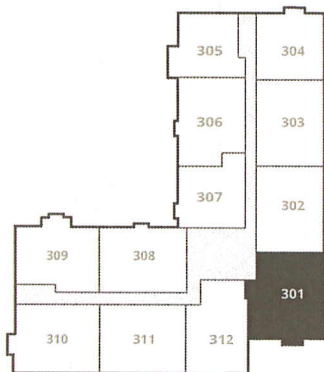

FLOOR 2 UNIT 205

UNIT SPECIFICATIONS

751 SQUARE FEET

1 BEDROOM

1 BATHROOM

PRICE:

UNIT FEATURES

ROOSEVELT FINISH PACKAGE

FLOOR 3 UNIT 301

UNIT SPECIFICATIONS

1,102 SQUARE FEET
2 BEDROOMS
2 BATHROOMS

PRICE:

UNIT FEATURES

ROOSEVELT FINISH PACKAGE
SHAKER STYLE CABINETS
BRUSHED NICKEL FIXTURES
BOSCH APPLIANCES
GARAGE PARKING
HARDWOOD FLOORS IN LIVING AREAS