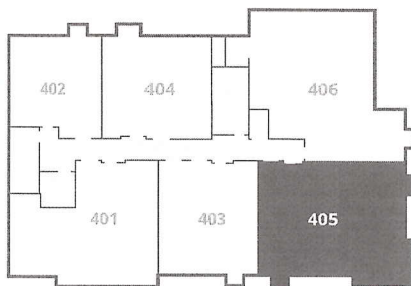

UNIT 405

UNIT SPECIFICATIONS

1172 SQUARE FEET

2 BEDROOMS

2 BATHROOMS

PRICE:

UNIT FEATURES

- JENN-AIR LUXURY APPLIANCES
- MODERN EUROPEAN STYLE "BLACK TRUFFLE" CABINETS
- QUARTZ COUNTERS "WOVEN WOOL" & "EVENING GRAY"
- MOSA MOSAIC "DARK ANTHRACITE" & "BRIGHT WHITE" DESIGNER TILE
- NYDREE RED OAK "SLIGHTLY BLUE" HARDWOOD FLOORS
- BRUSHED NICKEL FIXTURES
- FULL SIZE WHIRLPOOL WASHER DRYER
- NEST LEARNING THERMOSTAT

THE RAND
AT PORTER

1975 MASSACHUSETTS AVENUE CAMBRIDGE

randcambridge.com