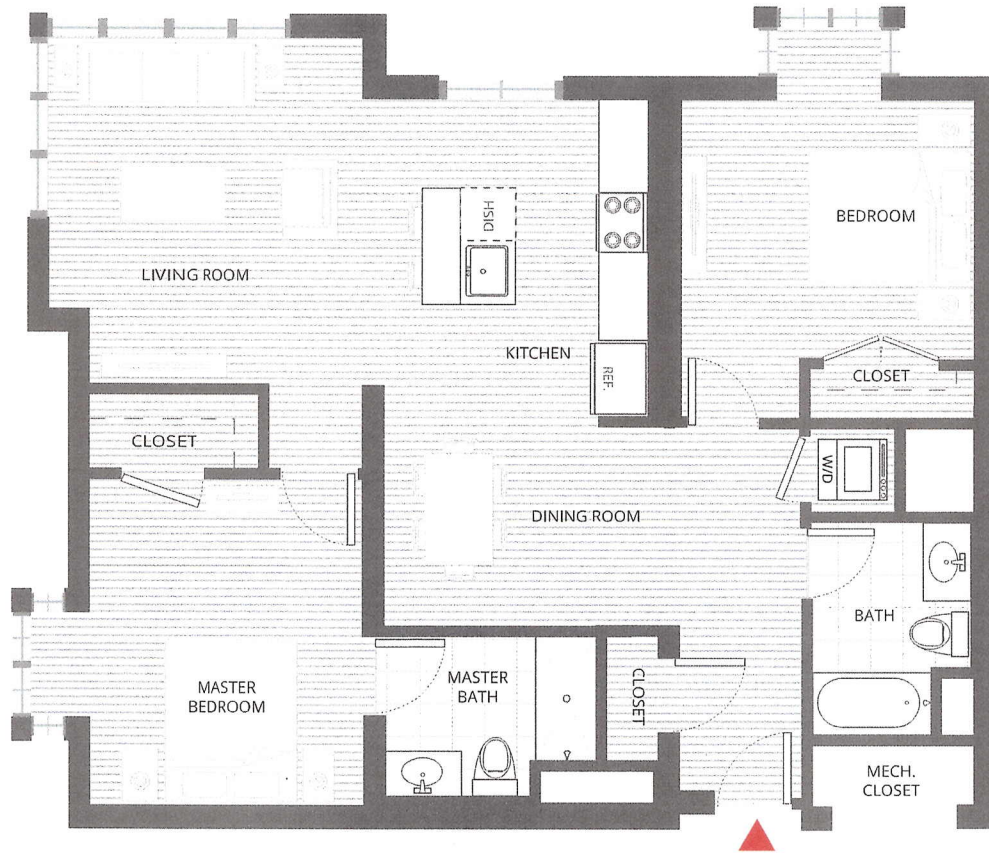

UNIT 405

UNIT SPECIFICATIONS

1172 SQUARE FEET

2 BEDROOMS

2 BATHROOMS

PRICE:

UNIT FEATURES

- JENN-AIR LUXURY APPLIANCES
- MODERN EUROPEAN STYLE "BLACK TRUFFLE" CABINETS
- QUARTZ COUNTERS "WOVEN WOOL" & "EVENING GRAY"
- MOSA MOSAIC "DARK ANTHRACITE" & "BRIGHT WHITE" DESIGNER TILE
- NYDREE RED OAK "SLIGHTLY BLUE" HARDWOOD FLOORS
- BRUSHED NICKEL FIXTURES
- FULL SIZE WHIRLPOOL WASHER DRYER
- NEST LEARNING THERMOSTAT

THE RAND
AT PORTER

1975 MASSACHUSETTS AVENUE CAMBRIDGE

randcambridge.com