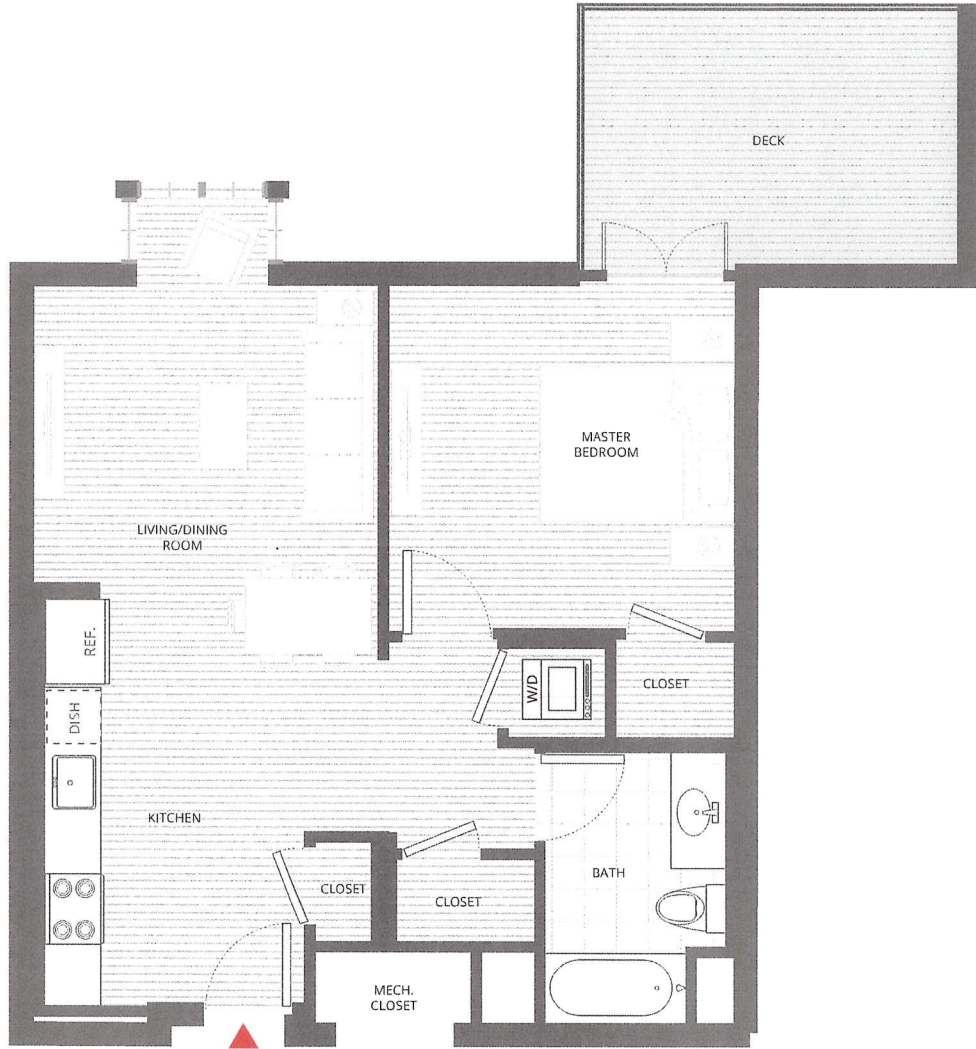

# UNIT 204

## UNIT SPECIFICATIONS

720 SQUARE FEET

1 BEDROOM

1 BATHROOM

PRICE:

# ALLEN STREET FLOOR PLANS

BASEMENT

1st FLOOR

2nd FLOOR

3rd FLOOR