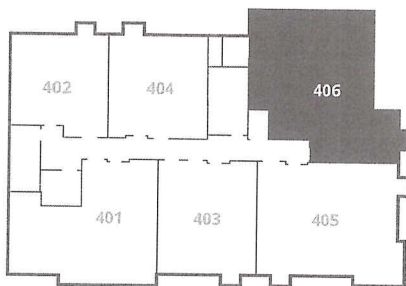

UNIT 406

UNIT SPECIFICATIONS

1273 SQUARE FEET

2 BEDROOM

2 BATHROOM

PRICE:

UNIT FEATURES

- JENN-AIR LUXURY APPLIANCES
- MODERN EUROPEAN STYLE "BLACK TRUFFLE" CABINETS
- QUARTZ COUNTERS "WOVEN WOOL" & "EVENING GRAY"
- MOSA MOSAIC "DARK ANTHRACITE" & "BRIGHT WHITE" DESIGNER TILE
- NYDREE RED OAK "SLIGHTLY BLUE" HARDWOOD FLOORS
- BRUSHED NICKEL FIXTURES
- FULL SIZE WHIRLPOOL WASHER DRYER
- NEST LEARNING THERMOSTAT

THE RAND
AT PORTER

1975 MASSACHUSETTS AVENUE CAMBRIDGE

randcambridge.com