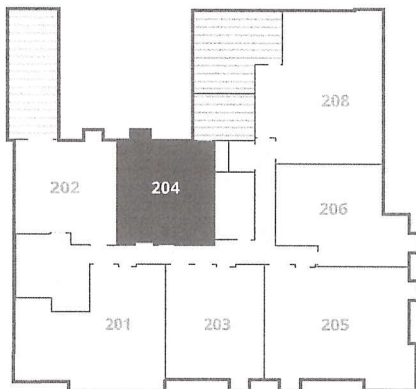

## UNIT SPECIFICATIONS

720 SQUARE FEET

1 BEDROOM

1 BATHROOM

PRICE:

# ALLEN STREET FLOOR PLANS

BASEMENT

1st FLOOR

2nd FLOOR

3rd FLOOR